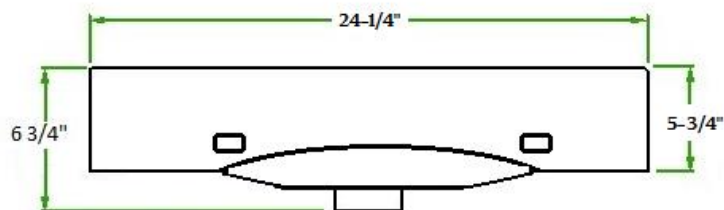

PORC 17

BACK / DERRIÈRE

- Features:
- * Vitreous china.
 - * Above-counter.
 - * With overflow.
 - * Single faucet hole.