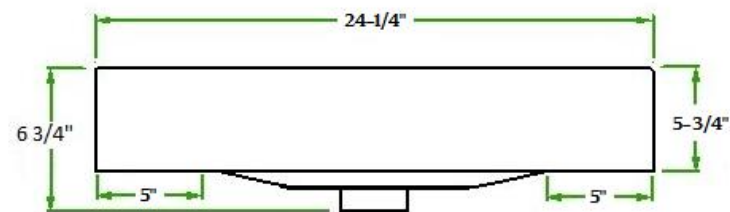

PORC 17

BACK / DERRIÈRE

- Features:
- * Vitreous china.
 - * Above-counter.
 - * With overflow.
 - * Single faucet hole.