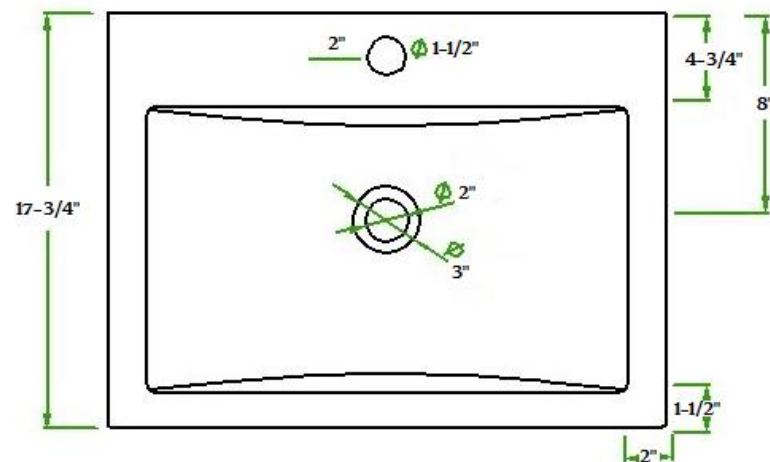

PORC 17

BACK / DERRIÈRE

- Features:
- * Vitreous china.
 - * Above-counter.
 - * With overflow.
 - * Single faucet hole.