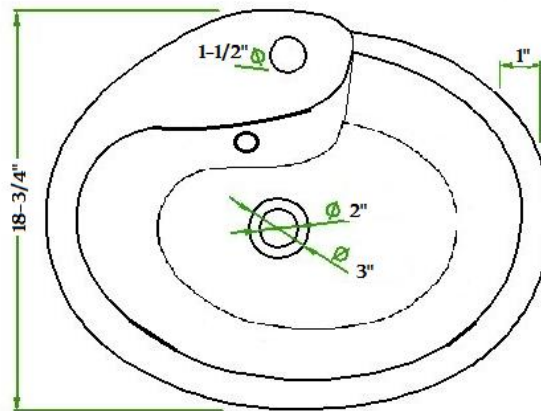

PORC 13

- Features:
- * Vitreous china.
 - * Above-counter.
 - * With overflow.
 - * Single faucet hole.

BACK / DERRIÈRE