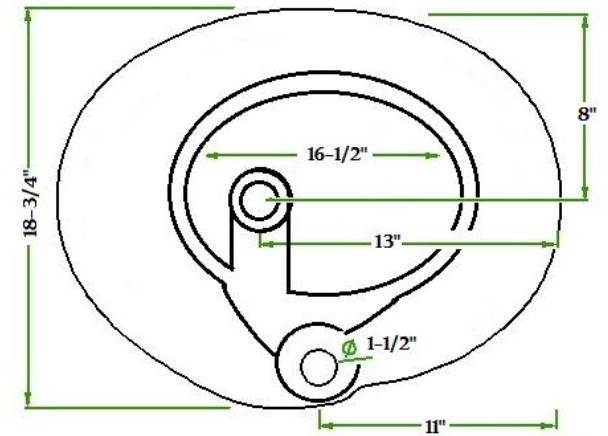

PORC 13

- Features:
- * Vitreous china.
 - * Above-counter.
 - * With overflow.
 - * Single faucet hole.

BACK / DERRIÈRE