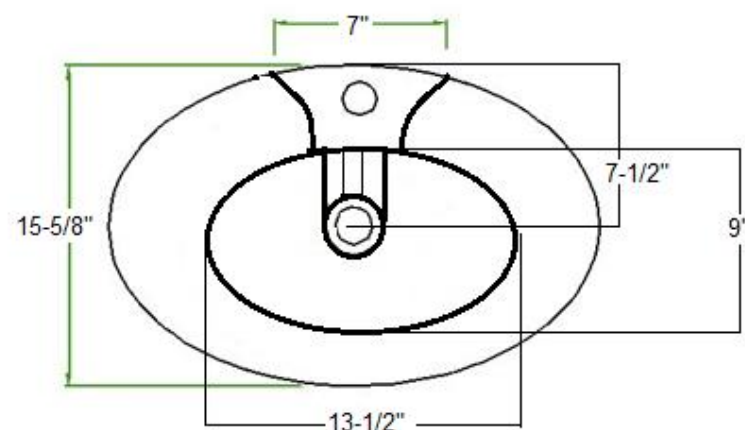

# PORC 03

- Features:
- \* Vitreous china.
  - \* Above-counter.
  - \* With overflow.
  - \* Single faucet hole.

side / côté

Back / Derrière