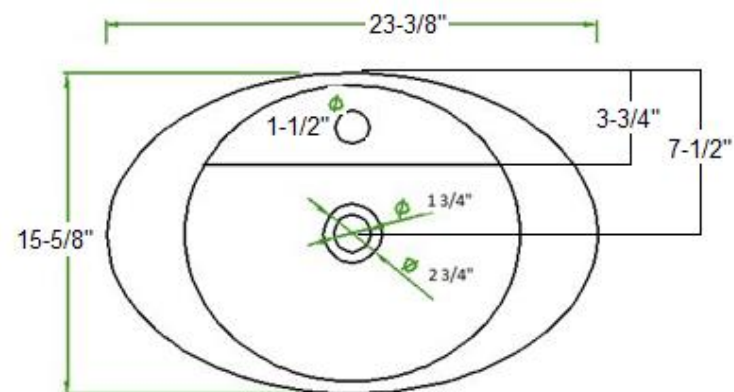

# PORC 03

- Features:
- \* Vitreous china.
  - \* Above-counter.
  - \* With overflow.
  - \* Single faucet hole.

side / côté

Back / Derrière