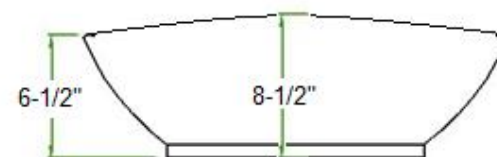

# PORC 03

- Features:
- \* Vitreous china.
  - \* Above-counter.
  - \* With overflow.
  - \* Single faucet hole.

side / côté

Back / Derrière