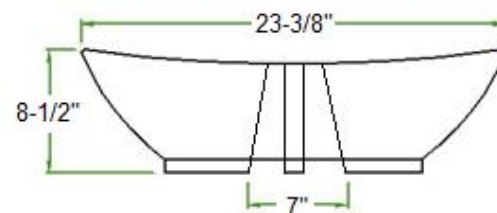

# PORC 03

- Features:
- \* Vitreous china.
  - \* Above-counter.
  - \* With overflow.
  - \* Single faucet hole.

side / côté

Back / Derrière