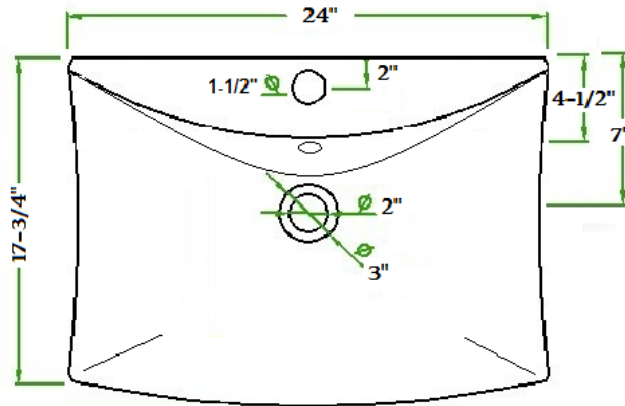

PORC 25

- Features:
- * Vitreous china.
 - * Above-counter.
 - * With overflow.
 - * Single faucet hole.

Back /
Derrière