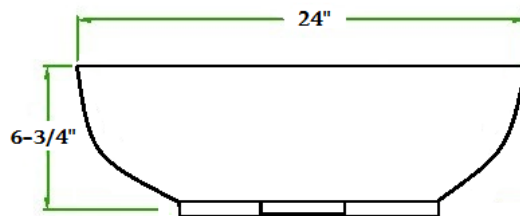

PORC 25

- Features:
- * Vitreous china.
 - * Above-counter.
 - * With overflow.
 - * Single faucet hole.

Back /
Derrière