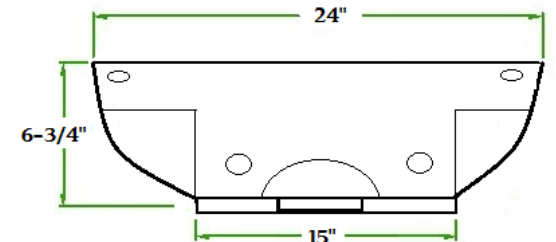

PORC 25

- Features:
- * Vitreous china.
 - * Above-counter.
 - * With overflow.
 - * Single faucet hole.

Back /
Derrière