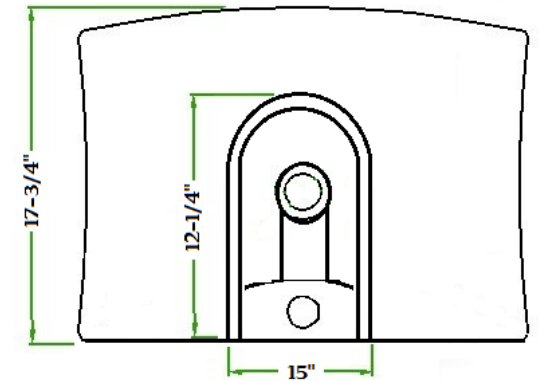

PORC 25

- Features:
- * Vitreous china.
 - * Above-counter.
 - * With overflow.
 - * Single faucet hole.

Back /
Derrière