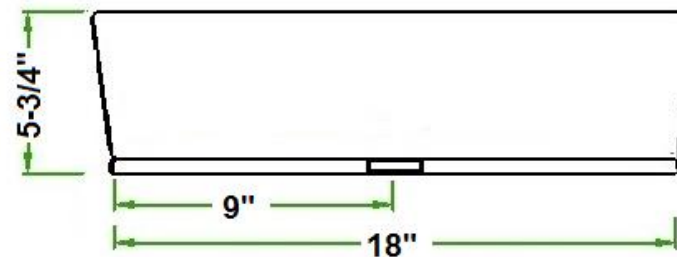

PORC 18

- Features:
- * Vitreous china.
 - * Above-counter.
 - * Without overflow.
 - * No faucet hole, requires wall or counter-mount faucet.