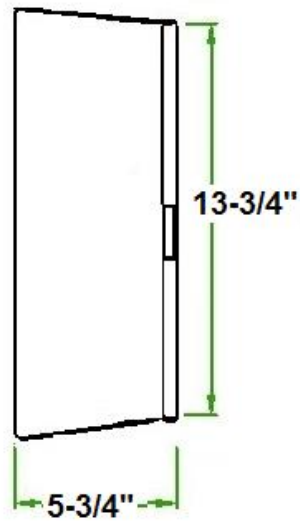

PORC 18

- Features:
- * Vitreous china.
 - * Above-counter.
 - * Without overflow.
 - * No faucet hole, requires wall or counter-mount faucet.