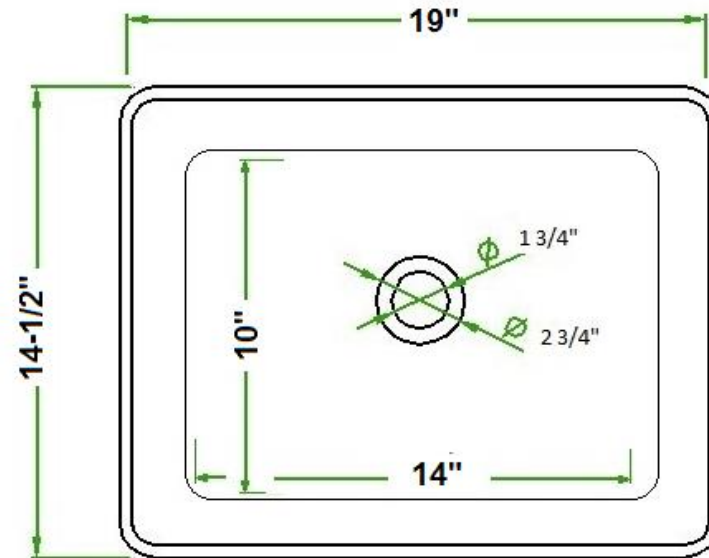

PORC 18

- Features:
- * Vitreous china.
 - * Above-counter.
 - * Without overflow.
 - * No faucet hole, requires wall or counter-mount faucet.